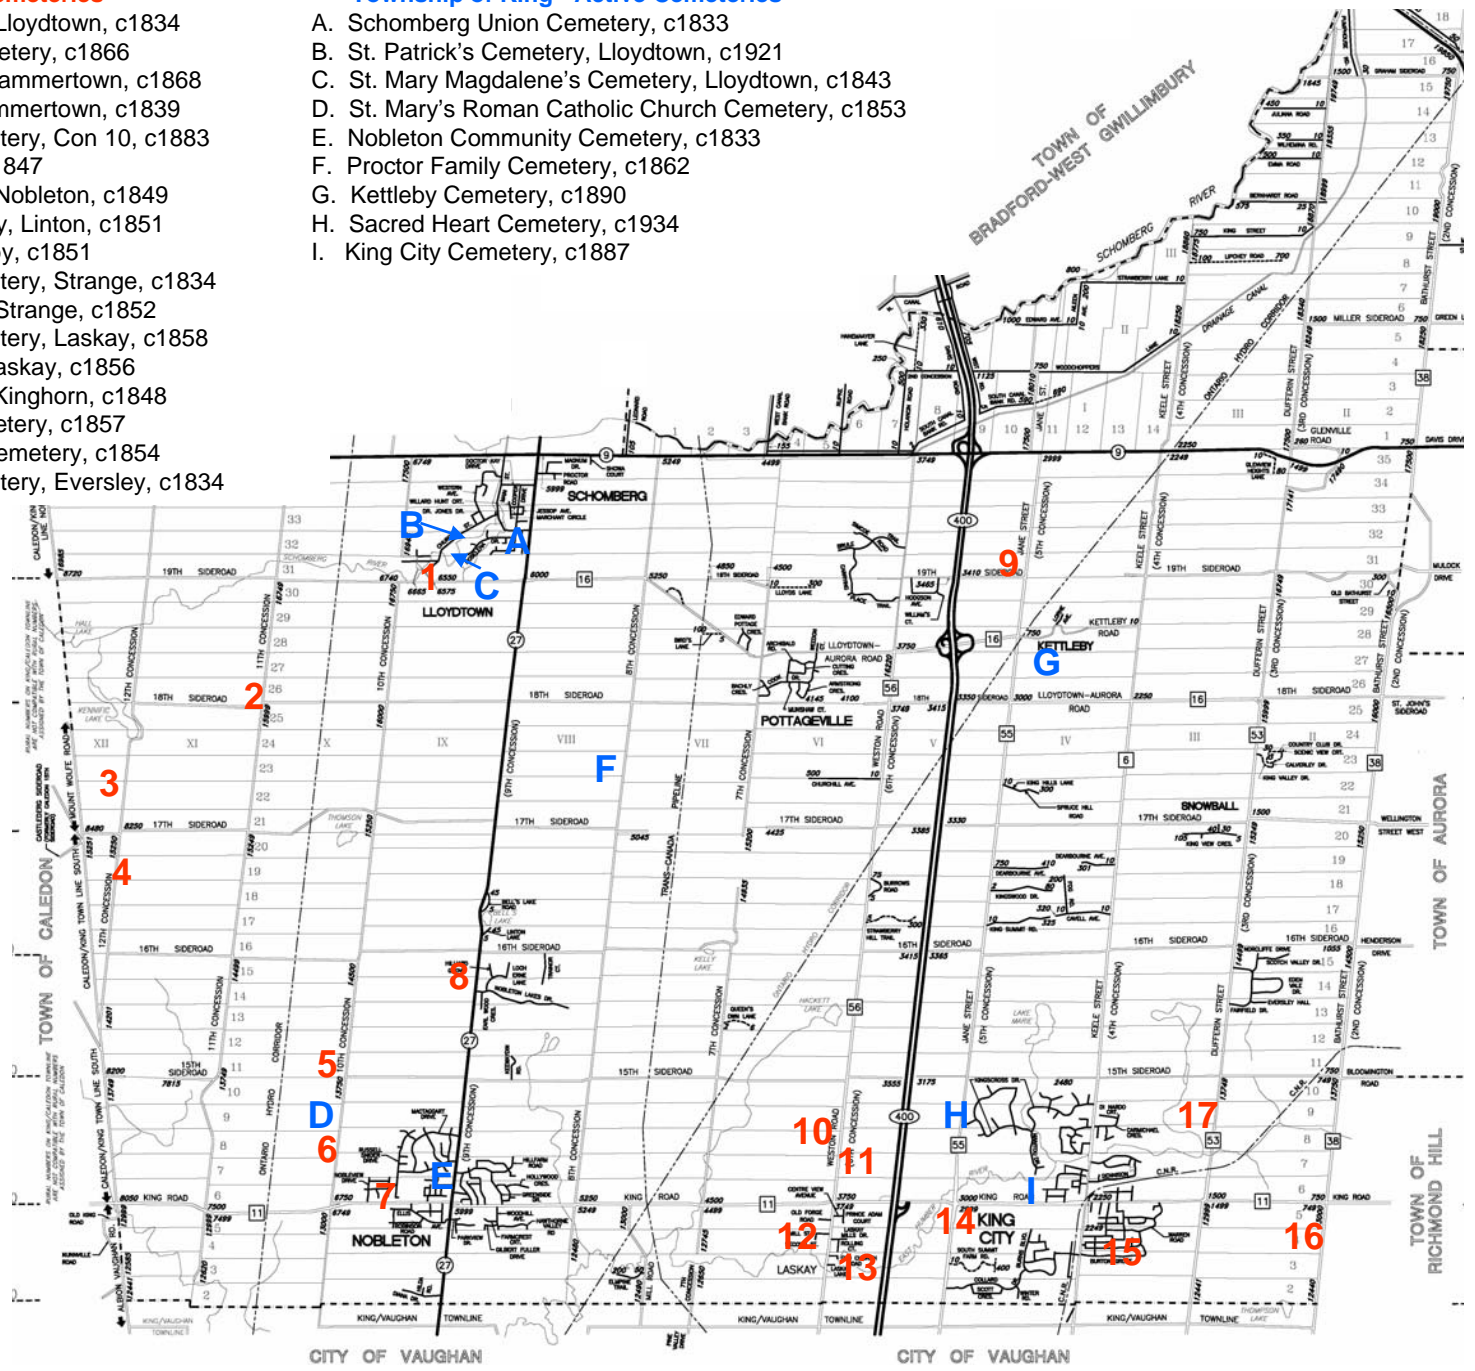

Township of King - Inactive Cemeteries

1. Wesleyan Methodist Cemetery, Lloydtown, c1834
2. Eleventh Line Presbyterian Cemetery, c1866
3. Primitive Methodist Cemetery, Hammertown, c1868
4. First King Baptist Cemetery, Hammertown, c1839
5. St. Andrew's Presbyterian Cemetery, Con 10, c1883
6. Chamberlain Burying Ground, c1847
7. Wesleyan Methodist Cemetery, Nobleton, c1849
8. St. Paul's Presbyterian Cemetery, Linton, c1851
9. King Christian Cemetery, Kettleby, c1851
10. St. Andrew's Presbyterian Cemetery, Strange, c1834
11. Wesleyan Methodist Cemetery, Strange, c1852
12. Secessionist Presbyterian Cemetery, Laskay, c1858
13. Primitive Methodist Cemetery, Laskay, c1856
14. Methodist Episcopal Cemetery, Kinghorn, c1848
15. All Saints Anglican Church Cemetery, c1857
16. Temperanceville Presbyterian Cemetery, c1854
17. St. Andrew's Presbyterian Cemetery, Eversley, c1834

Township of King - Active Cemeteries

- A. Schomberg Union Cemetery, c1833
- B. St. Patrick's Cemetery, Lloydtown, c1921
- C. St. Mary Magdalene's Cemetery, Lloydtown, c1843
- D. St. Mary's Roman Catholic Church Cemetery, c1853
- E. Nobleton Community Cemetery, c1833
- F. Proctor Family Cemetery, c1862
- G. Kettleby Cemetery, c1890
- H. Sacred Heart Cemetery, c1934
- I. King City Cemetery, c1887